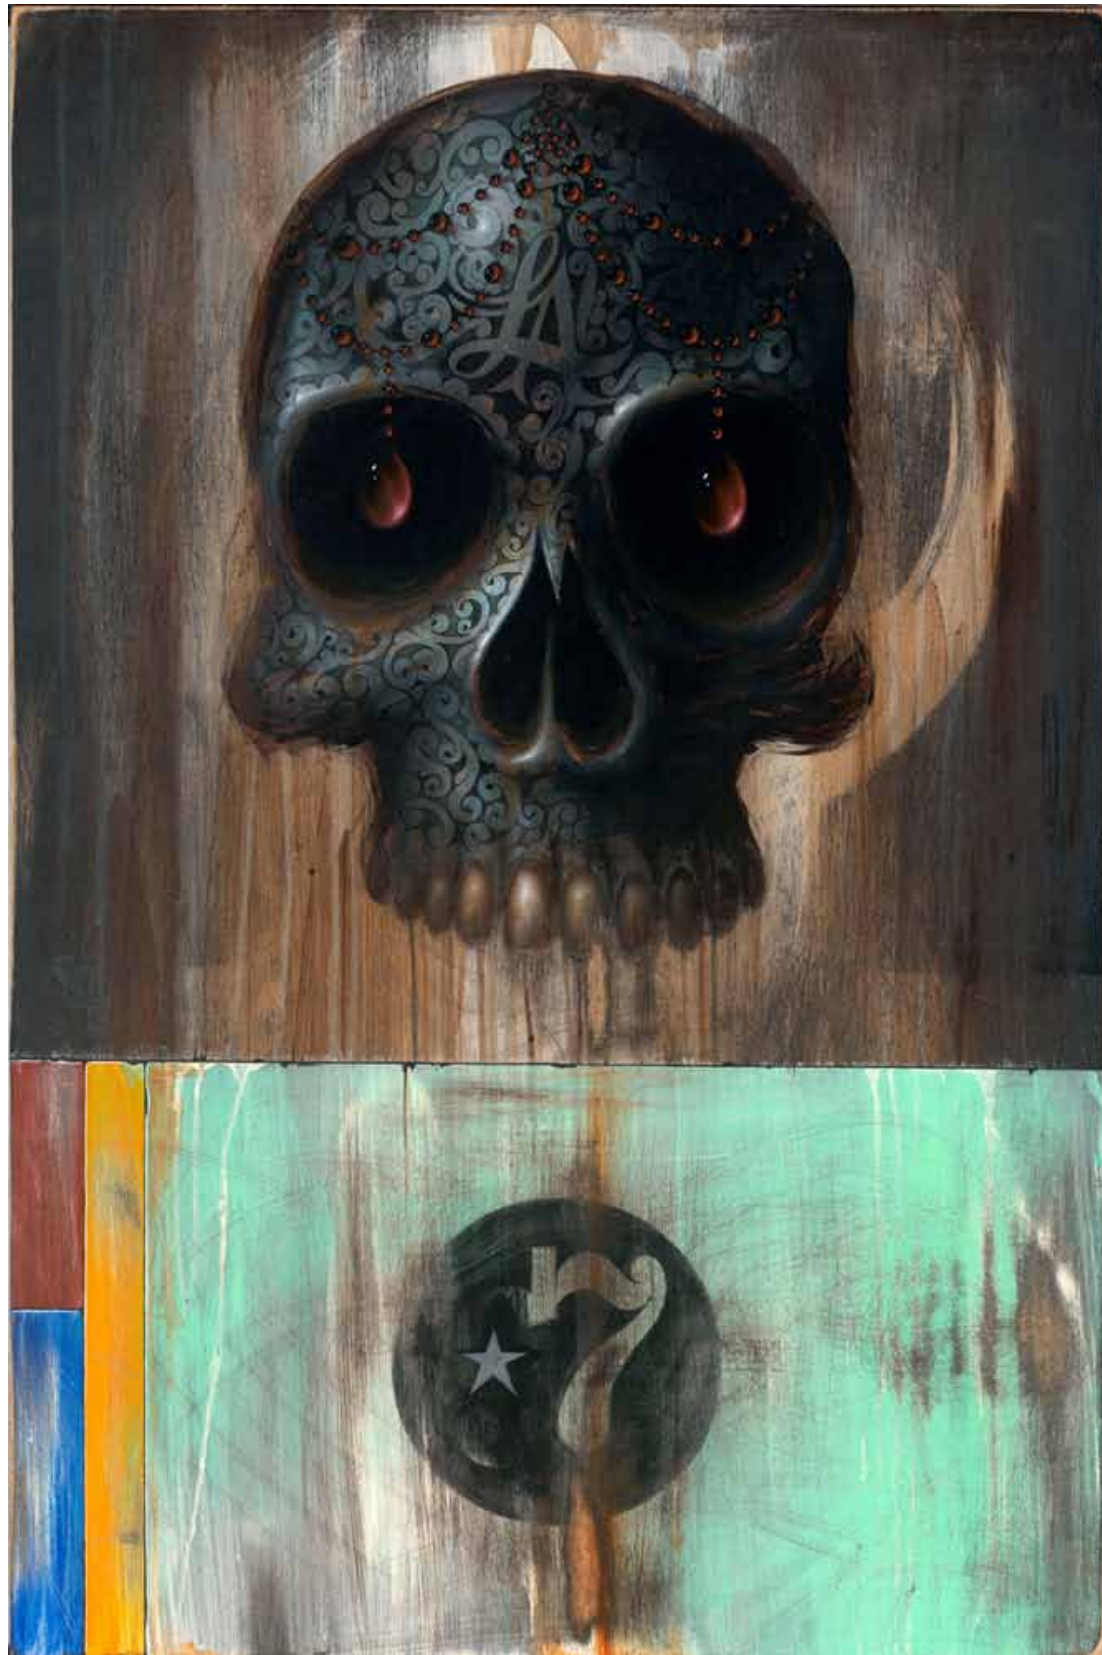

# FIFTY 24SF GALLERY

JOHNNY "KMNDZ" RODRIGUEZ  
"THE HEAVIEST"  
APRIL 7TH - MAY 19TH, 2011

*Death Defeater LRG* Acrylic on wood panel 24 x 36 in. \$8,000

*Full of Grace* Acrylic on wood panel 24 x 36 in. \$8,000

*Not So Heavy* Acrylic on wood panel 24 x 36 in. \$8,000

*Tres Colores* Acrylic on wood panel 24 x 36 in. \$8,000

*NVRFRGT 5*  
Acrylic on found paper and  
wood  
8 x 18 in.  
\$1,800

*NVRFRGT LA*  
Acrylic on found paper and  
wood  
8 x 18 in.  
\$1,800

*NVRFRGT 7*  
Acrylic on found paper and  
wood  
8 x 18 in.  
\$1,800

*NVRFRGT R*  
Acrylic on found paper and  
wood  
5 x 14 in.  
\$1,000

*NVFRGT Star*  
 Acrylic on found paper and  
 wood  
 8 x 18 in.  
 \$1,800

*My Lovers Eye*  
 Acrylic on canvas / framed  
 11 x 14 in.  
 \$2,000

*Death Defeater sml*  
 Acrylic on wood  
 14 x 18 in.  
 \$2,000

*LA Monster*  
 mixed media on water color  
 paper  
 10.5 x 7.5 in.  
 \$900 (framed)